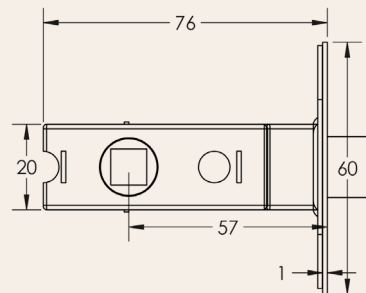

76mm Backset

Code	Finish
JL121AB	
JL121BN	
JL123EB	
JL159MB	
JL121NP	
JL121SB