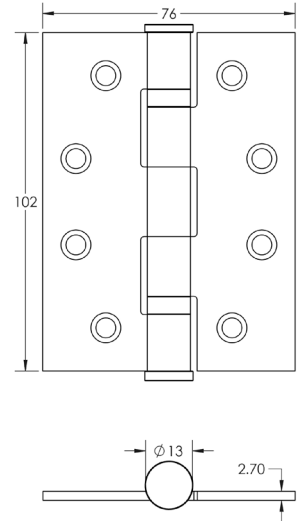

Up to 80kg doors (3 hinges)
Tested to 200,000 cycles
Intumescent: GRA 1 & GRA 1.2