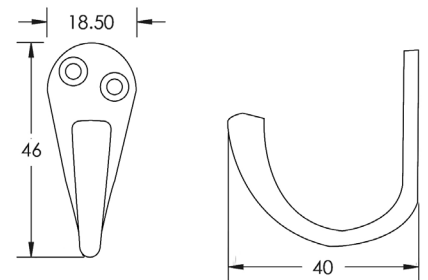

JV61

Robe hook

Brass