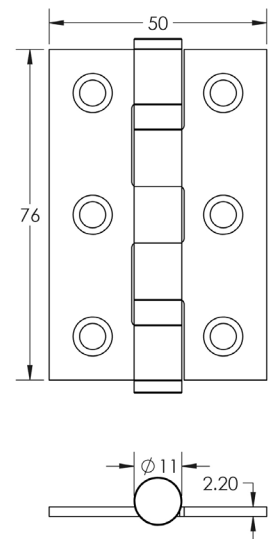

Up to 40kg doors (3 hinges)
Tested to 200,000 cycles