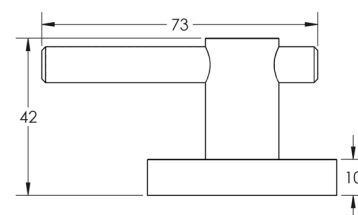

JV855

Bari knurled turn & release

Zinc

JV856

Contemporary turn & release

Zinc

JV2666

Designer turn & release

Zinc