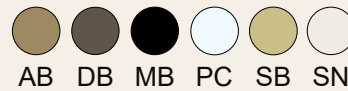

Aluminium
Sprung
Suitable door thickness: 35-54mm
BS EN 1906 2012: Grade 3
Grade 4 corrosion
10 year mechanical warranty