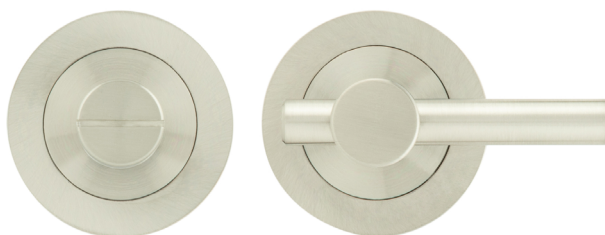

JV856

Contemporary turn & release

Zinc