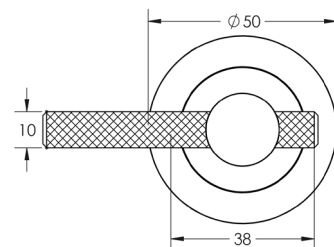

JV855

Bari knurled turn & release

Zinc

JV856

Contemporary turn & release

Zinc

JV2666

Designer turn & release

Zinc