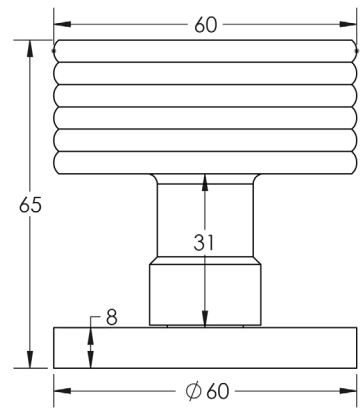

Aluminium
Unsprung
Grade 4 corrosion