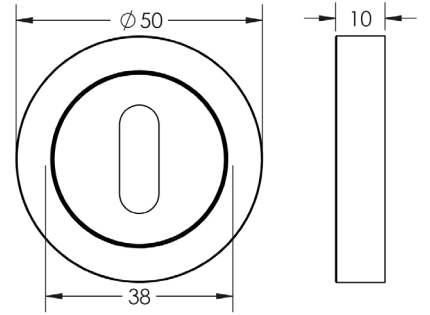

JV503

Standard keyway escutcheon

Zinc