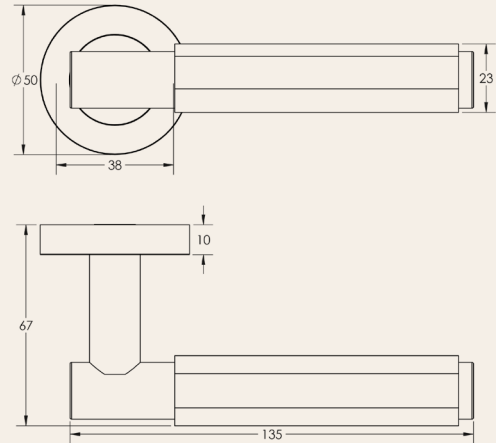

# JV848

Bloom lever on rose

Aluminium  
Sprung  
Suitable door thickness: 35-54mm  
BS EN 1906 2012: Grade 3  
Grade 4 corrosion  
10 year mechanical warranty