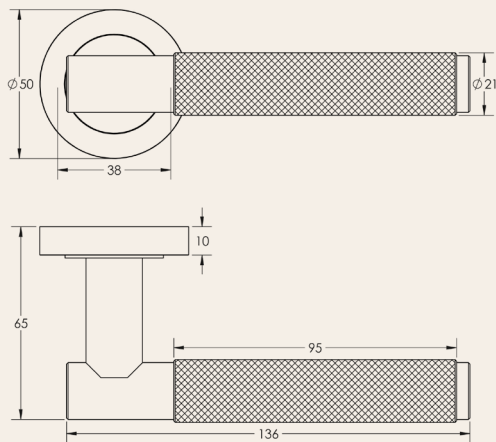

JV850

Bari lever on rose

Aluminium
Sprung
Suitable door thickness: 35-54mm
BS EN 1906 2012: Grade 3
Grade 5 corrosion
10 year mechanical warranty