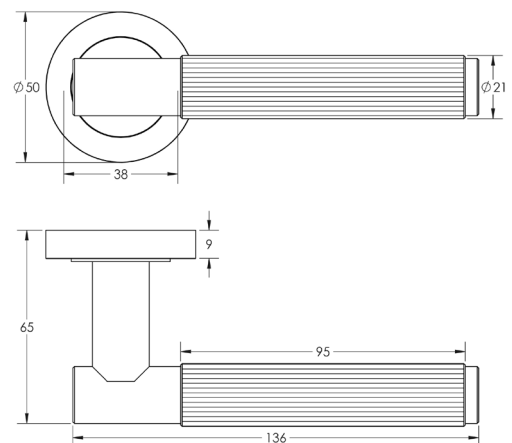

JV852

Venice lever on rose

Aluminium
Sprung
Suitable door thickness: 35-54mm
BS EN 1906 2012: Grade 3
Grade 4 corrosion
10 year mechanical warranty