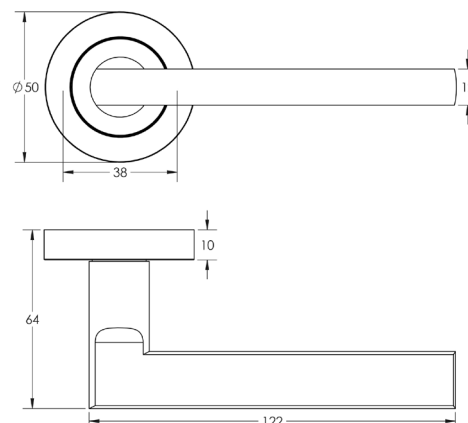

JV600

Jet lever on rose

Aluminium
Sprung
Suitable door thickness: 35-54mm
BS EN 1906 2012: Grade 3
Grade 4 corrosion
10 year mechanical warranty