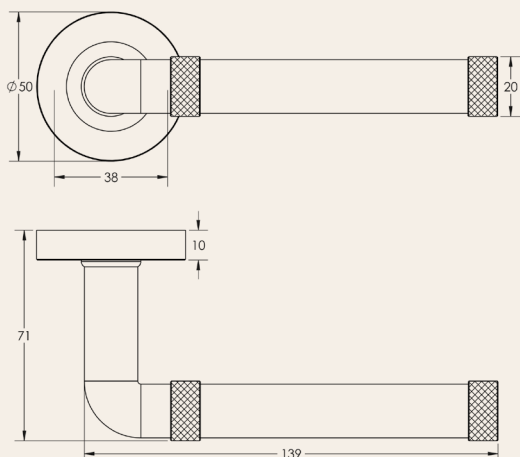

# JV853

Midtown lever on rose

Aluminium  
Sprung  
Suitable door thickness: 35-54mm  
BS EN 1906 2012: Grade 3  
Grade 4 corrosion  
10 year mechanical warranty

Midtown  
Satin Nickel