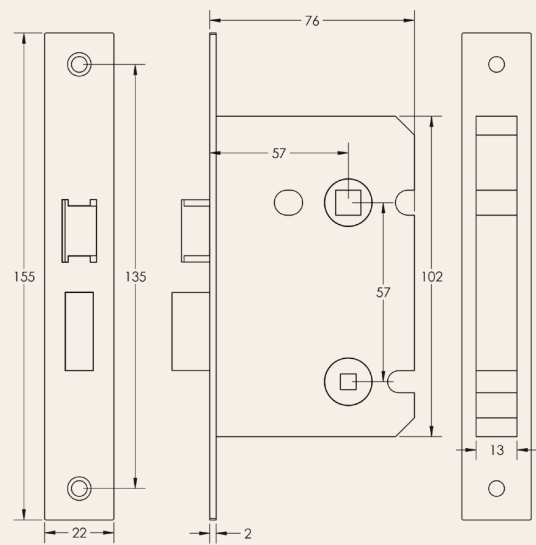

76mm Backset

Code	Finish
JL460AB	
JL460EB	
JL460MB	
JL460NP	
JL460SN