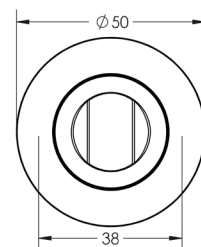

JV855

Bari knurled turn & release

Zinc

JV856

Contemporary turn & release

Zinc

JV2666

Designer turn & release

Zinc