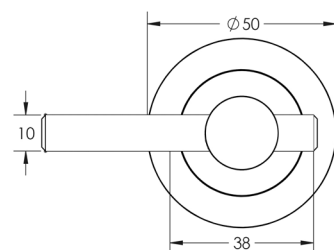

JV855

Bari knurled turn & release

Zinc

JV856

Contemporary turn & release

Zinc

JV2666

Designer turn & release

Zinc