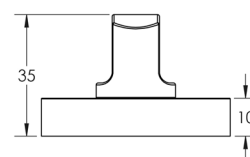

JV855

Bari knurled turn & release

Zinc

JV856

Contemporary turn & release

Zinc

JV2666

Designer turn & release

Zinc