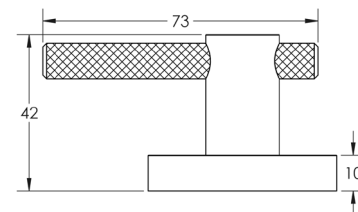

JV855

Bari knurled turn & release

Zinc

JV856

Contemporary turn & release

Zinc

JV2666

Designer turn & release

Zinc