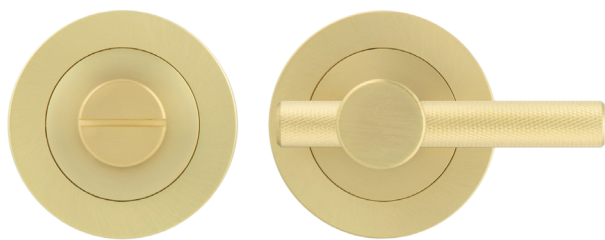

# JV600

Jet lever on rose

Aluminium  
Sprung  
Suitable door thickness: 35-54mm  
BS EN 1906 2012: Grade 3  
Grade 4 corrosion  
10 year mechanical warranty

# JV855

Bari knurled turn & release

Zinc