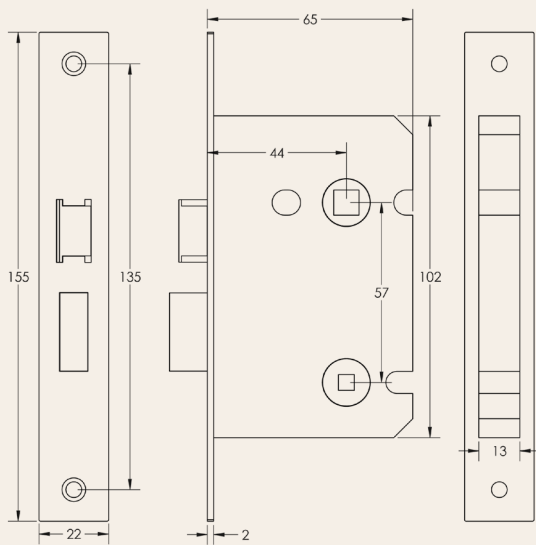

65mm Backset

Code	Finish
JL450AB	
JL450EB	
JL450MB	
JL450NP	
JL450SN