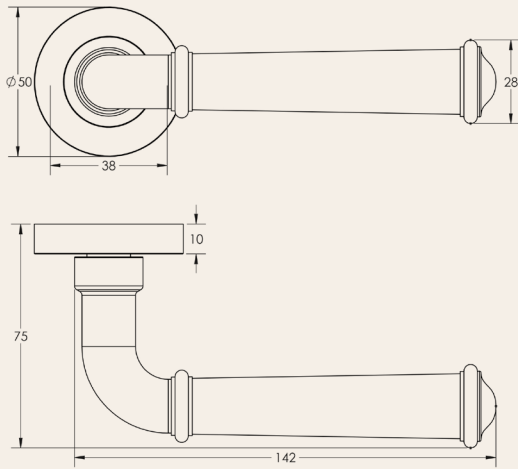

JV847

Classic lever on rose

Aluminium
Sprung
Suitable door thickness: 35-54mm
BS EN 1906 2012: Grade 3
Grade 4 corrosion
10 year mechanical warranty