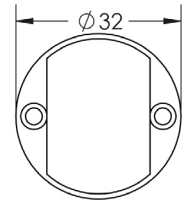

JV804

Stepped mortice knob

Aluminium
Unsprung
Grade 4 corrosion

JV813

Contemporary turn & release

Zinc

JV866

Standard keyway escutcheon

Zinc