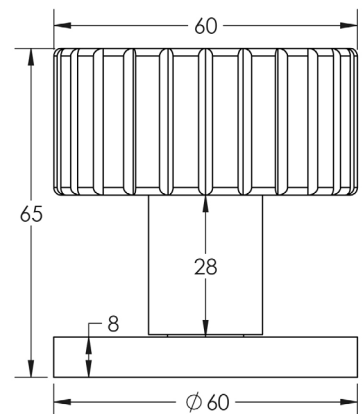

Aluminium
Unsprung
Grade 4 corrosion