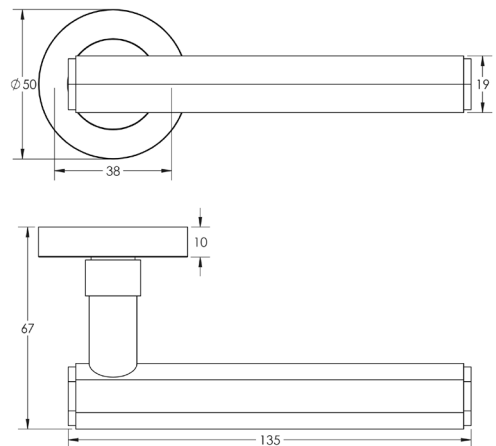

JV849

Hex lever on rose

Aluminium
Sprung
Suitable door thickness: 35-54mm
BS EN 1906 2012: Grade 3
Grade 4 corrosion
10 year mechanical warranty