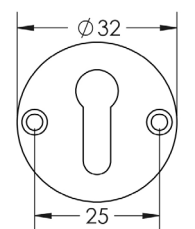

# JV1800

Bari pull handle

Bolt Through

Back To Back

Aluminium

Suitable door thickness: up to 54mm

Grade 4 corrosion

Available in: