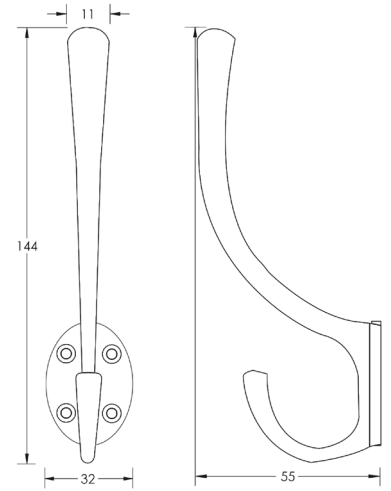

JV60

Hat & coat hook

Brass

JV61

Robe hook

Brass

JV62

Double robe hook

Brass