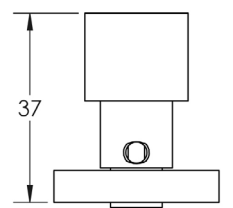

JV804

Stepped mortice knob

Aluminium
Unsprung
Grade 4 corrosion

JV813

Contemporary turn & release

Zinc

JV866

Standard keyway escutcheon

Zinc