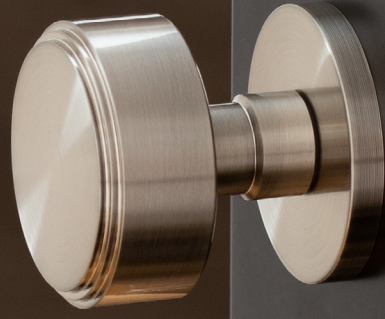

# JV802

---

Ribbon  
Antique Brass

# JV804

---

Stepped  
Satin Nickel