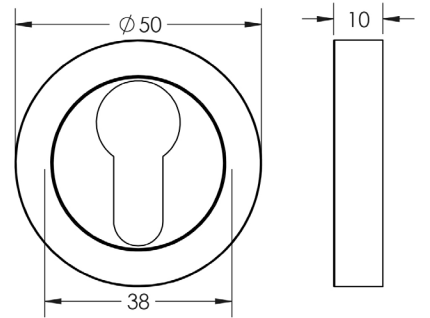

JV503E

Euro keyway escutcheon