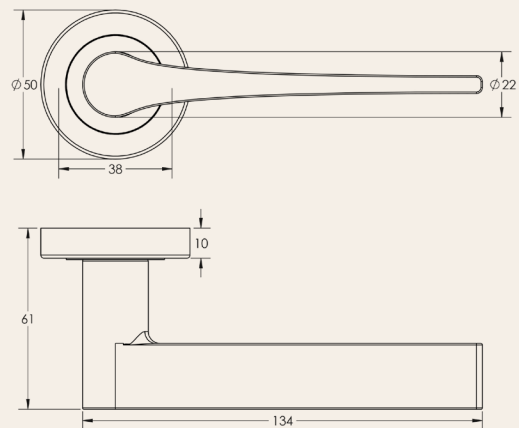

JV851

Gio lever on rose

Aluminium
Sprung
Suitable door thickness: 35-54mm
BS EN 1906 2012: Grade 3
Grade 4 corrosion
10 year mechanical warranty