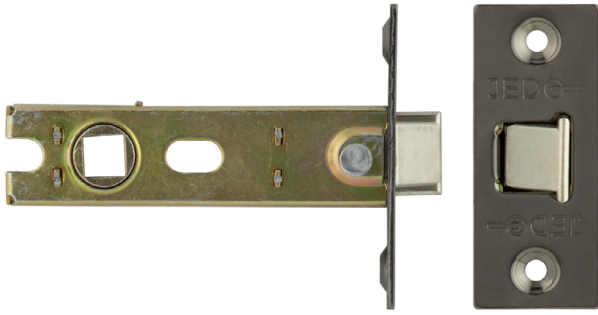

Tubular Latch

Steel forend and strike