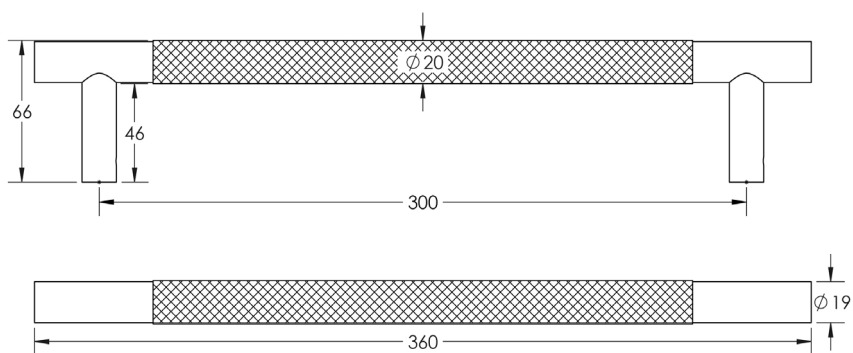

# JV1800

Bari pull handle

Bolt Through

Back To Back

Aluminium

Suitable door thickness: up to 54mm

Grade 4 corrosion

Available in: