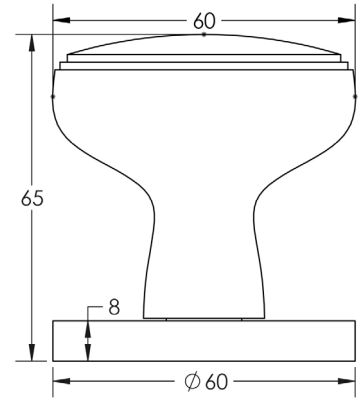

Aluminium
Unsprung
Grade 4 corrosion